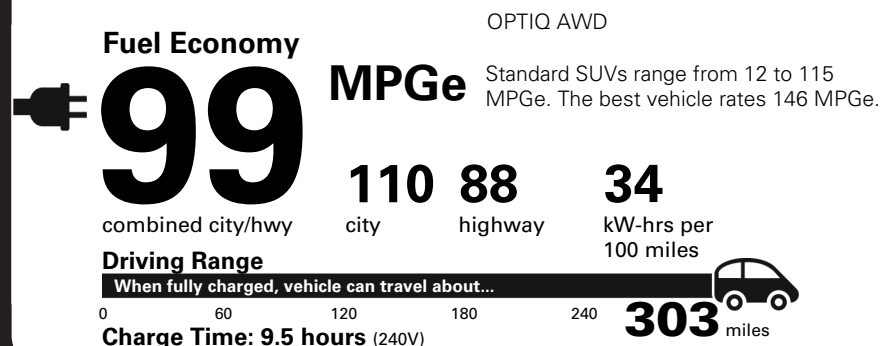

Visit us at www.cadillac.com

(DEALER INSTALLED)

TOTAL OPTIONS	\$5,100.00
TOTAL VEHICLE & OPTIONS	\$56,600.00
DESTINATION CHARGE	1,495.00

TOTAL VEHICLE PRICE* \$58,095.00

EPA DOT Fuel Economy and Environment

Electric Vehicle

You save \$4,250
in fuel costs over 5 years compared to the average new vehicle.

Annual fuel COST \$850

Actual results will vary for many reasons, including driving conditions and how you drive and maintain your vehicle. The average new vehicle gets 29 MPG and costs \$8,500 to fuel over 5 years. Cost estimates are based on 15,000 miles per year at \$0.17 per kW-hr. MPGe is miles per gasoline gallon equivalent. Vehicle emissions are a significant cause of climate change and smog.